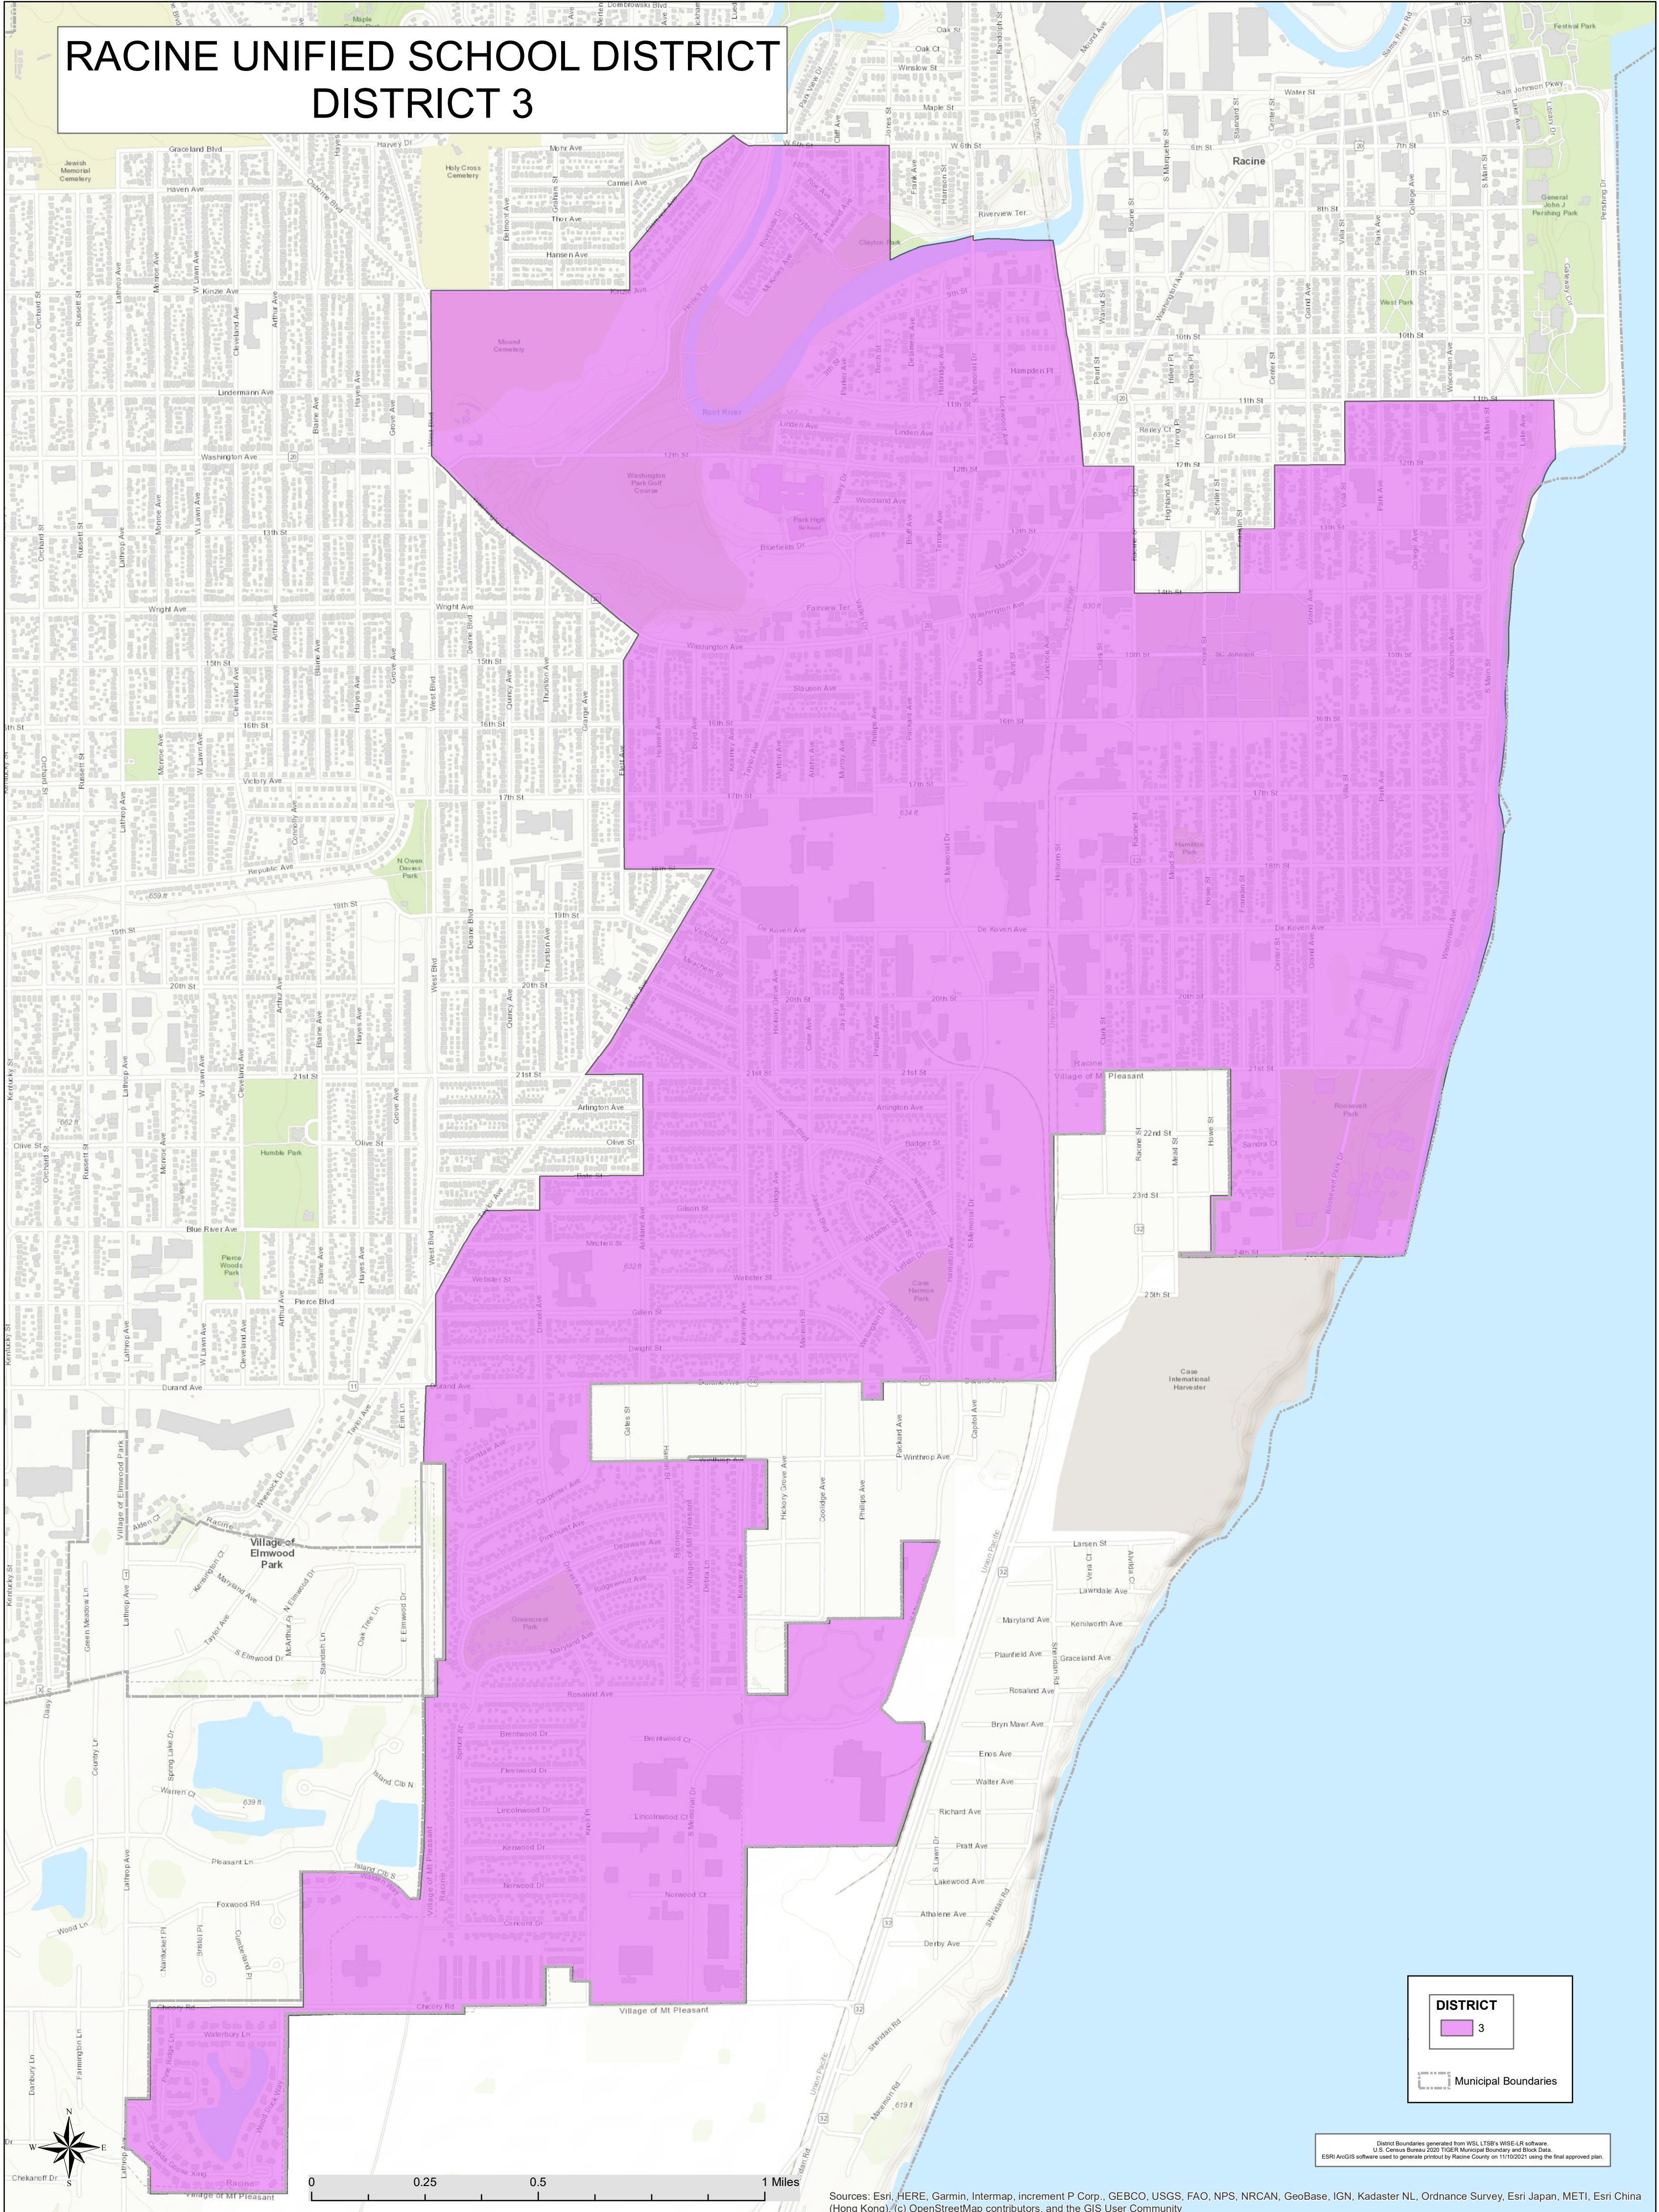

RACINE UNIFIED SCHOOL DISTRICT DISTRICT 3

DISTRICT
3

Municipal Boundaries

Sources: Esri, HERE, Garmin, Intermap, increment P Corp., GEBCO, USGS, FAO, NPS, NRCAN, GeoBase, IGN, Kadaster NL, Ordnance Survey, Esri Japan, METI, Esri China (Hong Kong), (c) OpenStreetMap contributors, and the GIS User Community

District Boundaries generated from WSL, LTS's WISE-LR software.
U.S. Census Bureau 2020 TIGER Municipal Boundary and Block Data.
ESRI ArcGIS software used to generate product by Racine County on 11/15/2023 using the final approved plan.